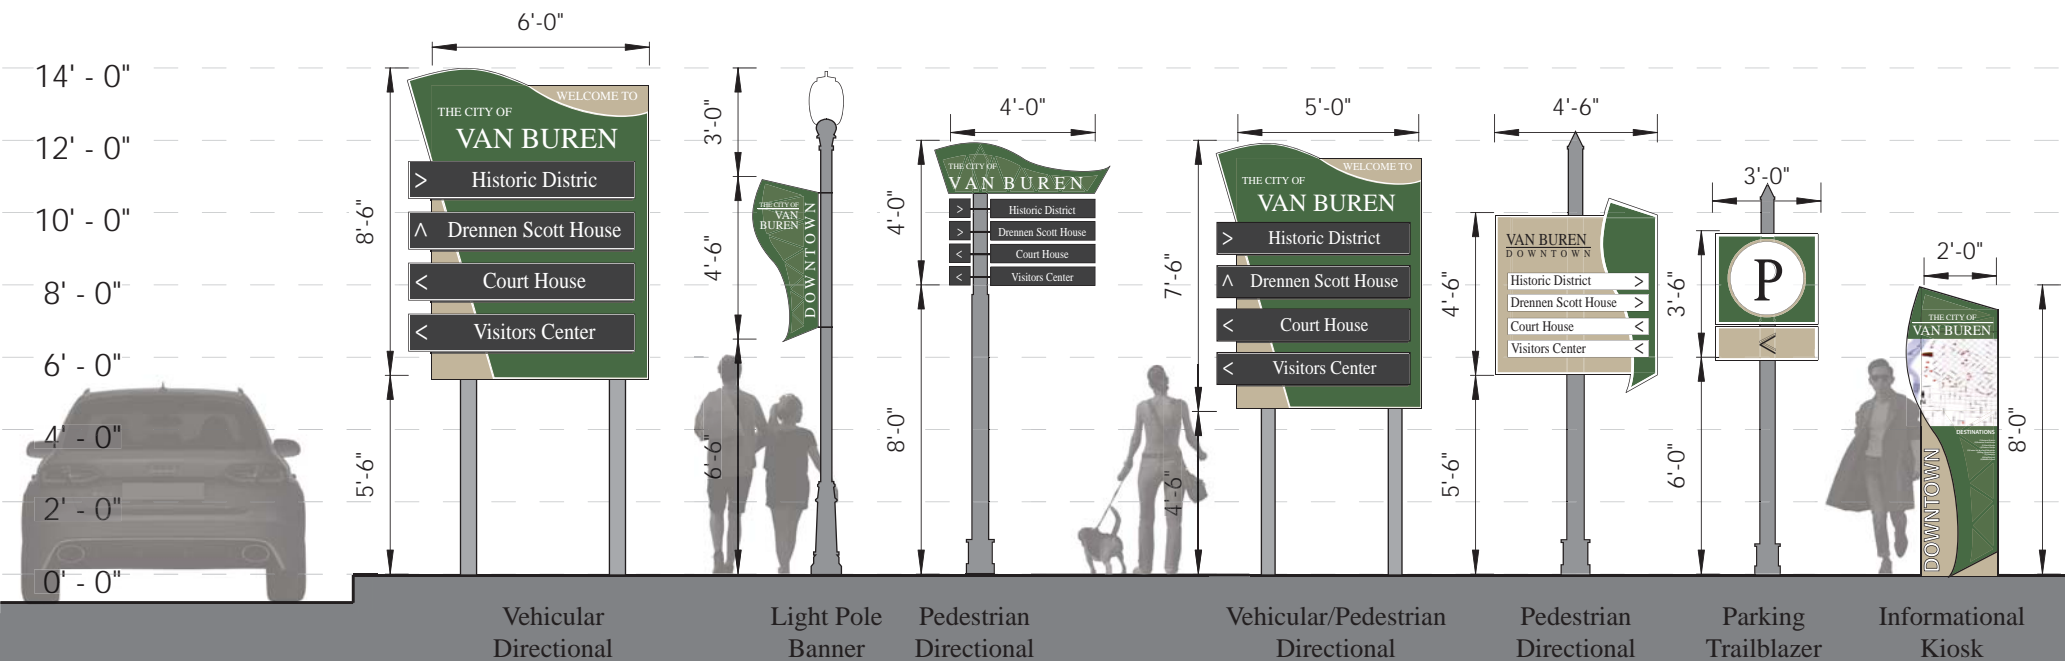

REGIONAL SIGN FAMILY

Conceptual Design | Van Buren, AR

Vehicular Directional

Light Pole Banner

Pedestrian Directional

Vehicular/Pedestrian Directional

Pedestrian Directional

Parking Trailblazer

Informational Kiosk